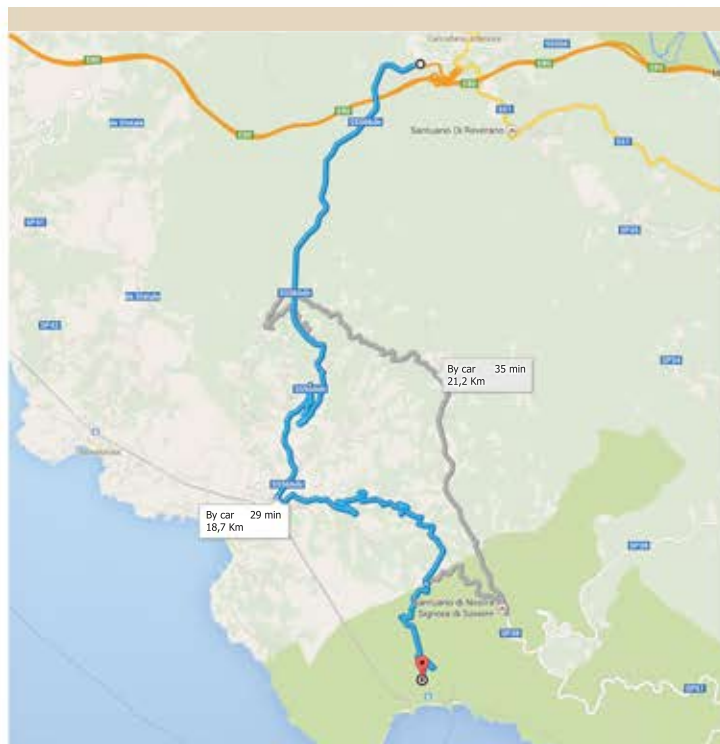

La Cabana

Loc. La Cabana, 2
19016 Monterosso al Mare (SP)
Cinque Terre, Italy

+39.0187.819209 - 819222
info@lacabanacinqueterre.com
P.IVA: 01326870118

DIRECTIONS BY CAR

Exit at Carrodano-Levanto from the highway A12 Genoa-Livorno, follow the directions to Levanto and then to Monterosso. Leaving the town of Levanto, the road goes up a hill. On top of the hill you will cross a tunnel and after about 30 meters on the left you will find the sign for La Spezia and Vernazza, ignore it and keep going straight. Shortly after, on your right you will see the Hotel Monterosso Alto and you will find yourself at a crossroads, follow here for Monterosso-Fegina. After a few kilometers on a sharp curve, you will find La Cabana.

DIRECTIONS BY TRAIN

Exit from Monterosso Station, turn right and after 100 meters, you will arrive at the large parking lot of Fegina, where you can catch the hotel's free shuttle service. To ensure better service, it is advisable to communicate at the time of booking your time of arrival by train.

DIRECTIONS BY CAR

DIRECTIONS BY TRAIN